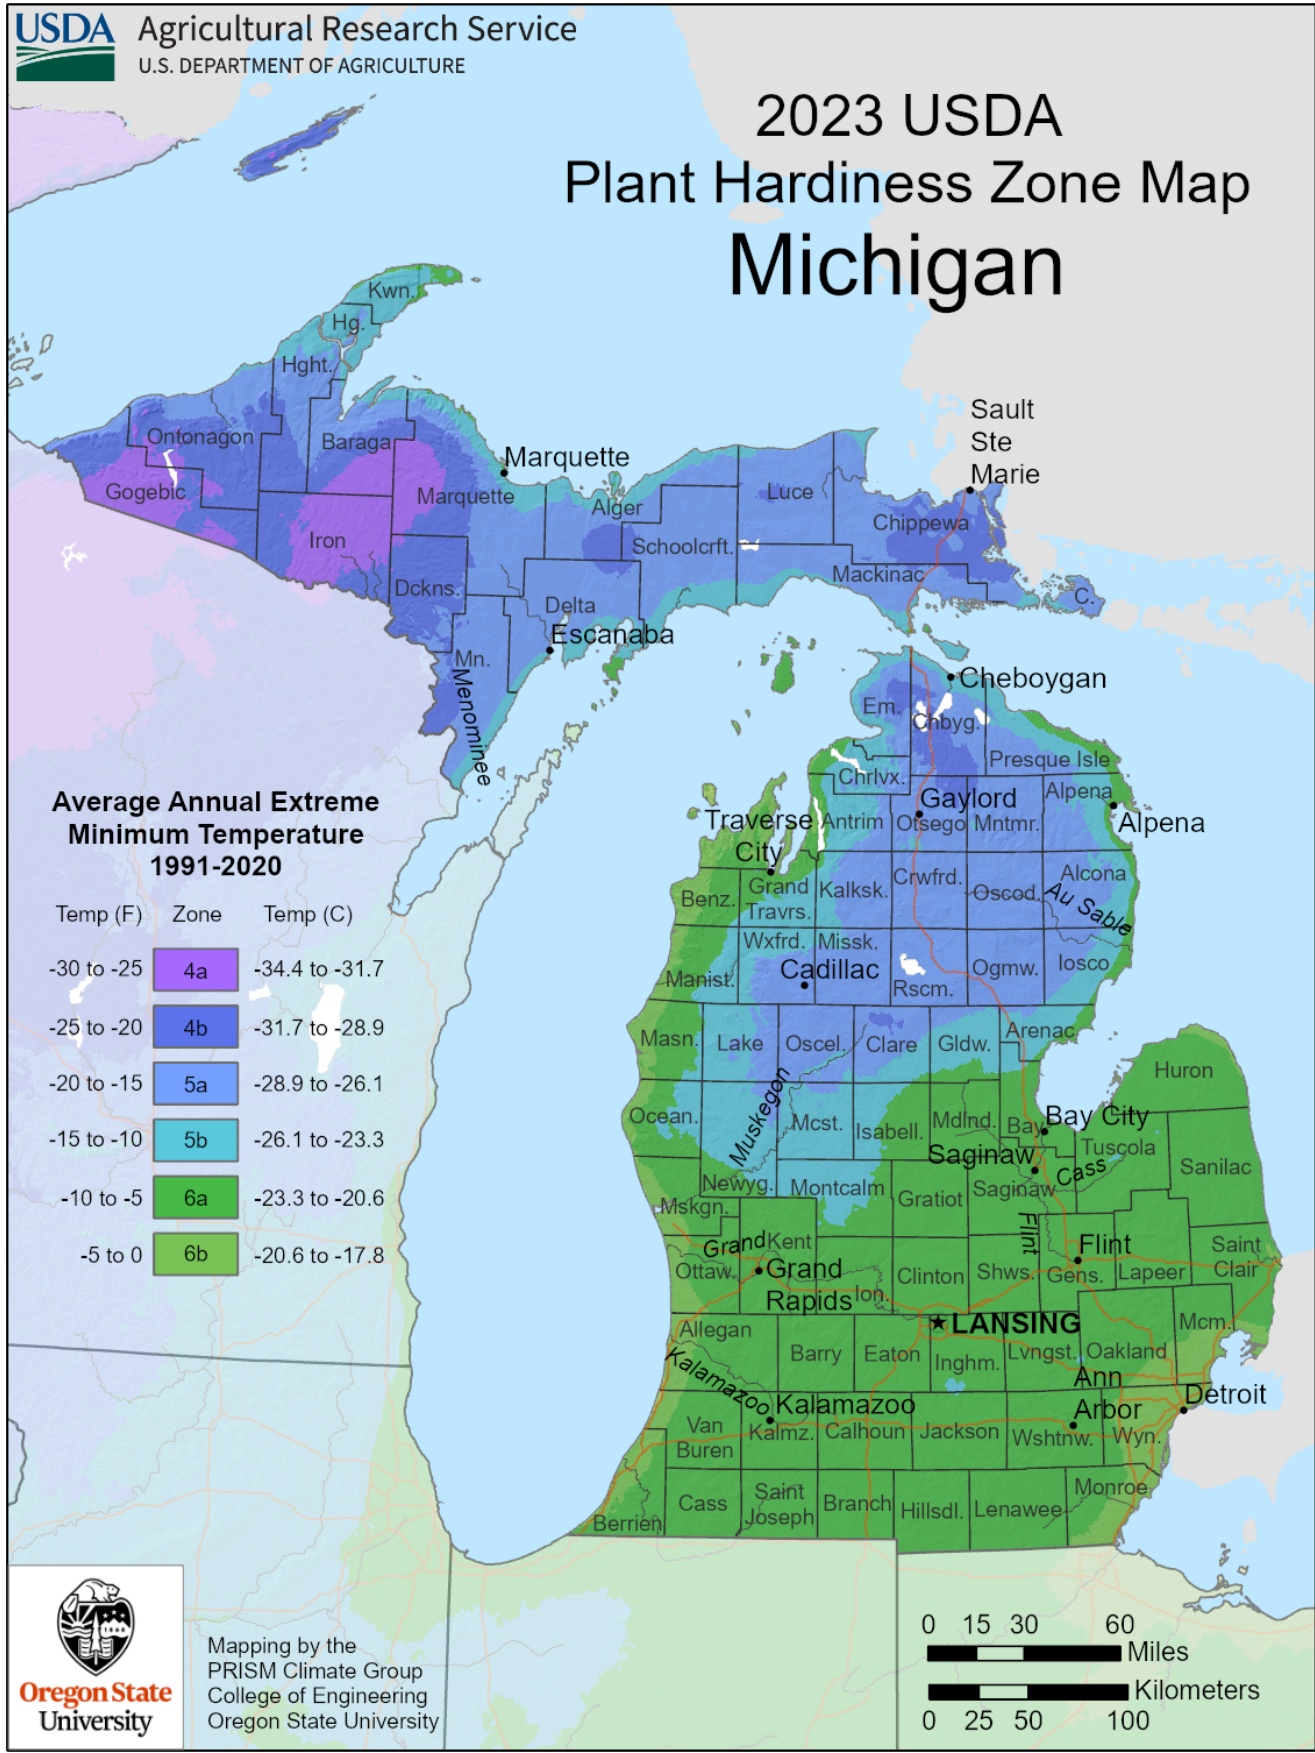

2023 USDA Plant Hardiness Zone Map Michigan

Average Annual Extreme Minimum Temperature 1991-2020

Temp (F)	Zone	Temp (C)
-30 to -25	4a	-34.4 to -31.7
-25 to -20	4b	-31.7 to -28.9
-20 to -15	5a	-28.9 to -26.1
-15 to -10	5b	-26.1 to -23.3
-10 to -5	6a	-23.3 to -20.6
-5 to 0	6b	-20.6 to -17.8

Mapping by the
PRISM Climate Group
College of Engineering
Oregon State University